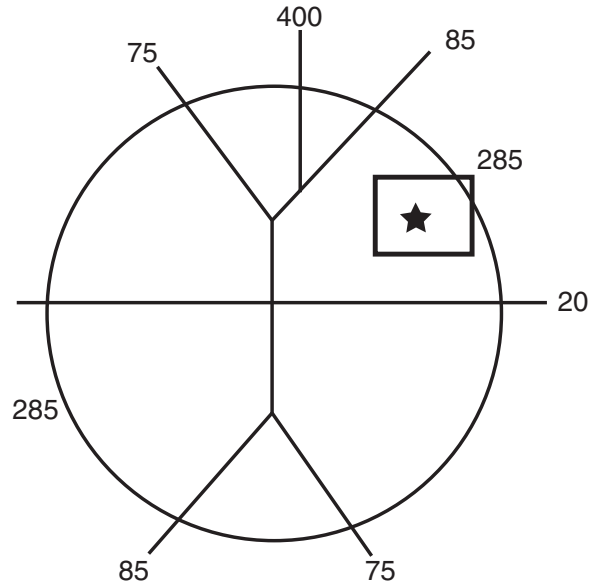

Finding MudFire Decatur

Atlanta Area

Neighborhood Detail

MudFire Decatur
404-377-8033

175 Laredo Drive
Decatur, GA 30030

Finding MudFire

From downtown Decatur go east 2 miles
Take a right on Laredo and go 0.2 miles
MudFire is at the corner of Laredo & Pine St.
Current signs say "Lorens Stained Glass"
Turn onto Pine St. to reach our parking lot
Street parking also available on Pine St.
And also on Laredo east of train tracks
