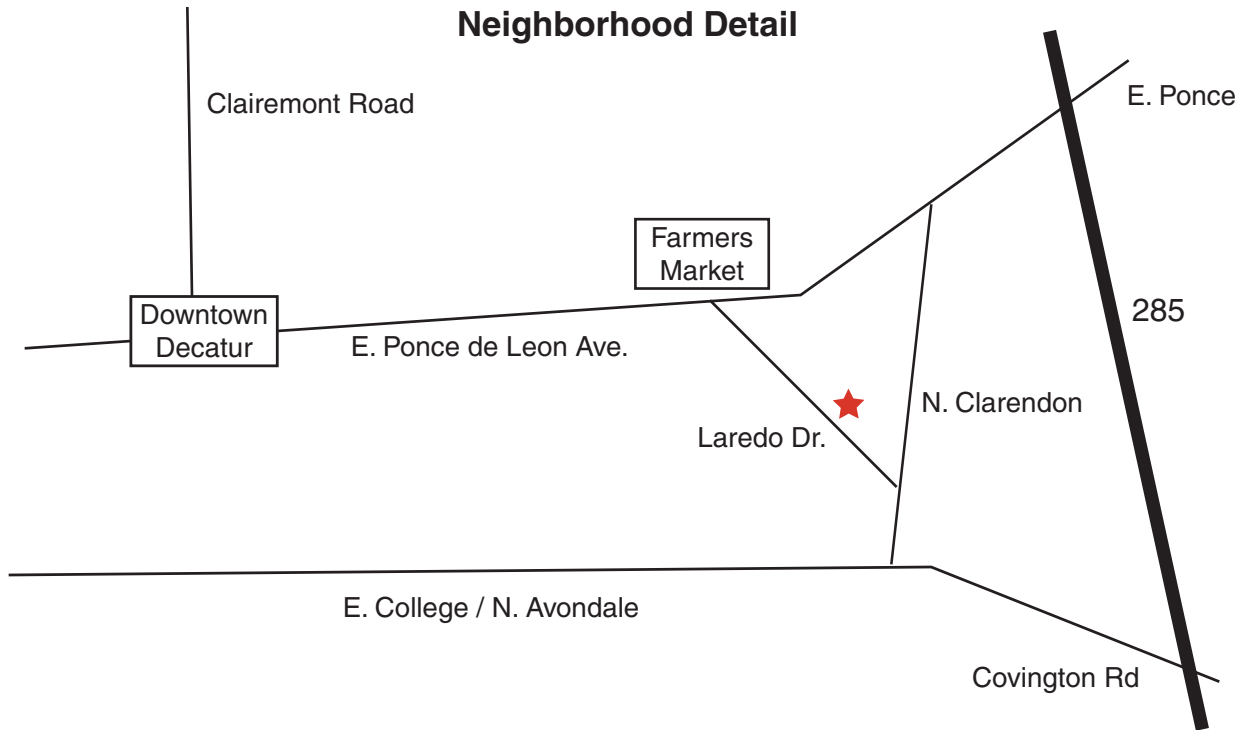

Finding MudFire Decatur

Atlanta Area

Neighborhood Detail

MudFire Decatur
404-377-8033

175 Laredo Drive
Decatur, GA 30030

Finding MudFire

From downtown Decatur go east 2 miles
Take a right on Laredo and go 0.2 miles
MudFire is at the corner of Laredo & Pine St.
Current signs say "Lorens Stained Glass"
Turn onto Pine St. to reach our parking lot
Street parking also available on Pine St.
And also on Laredo east of train tracks
